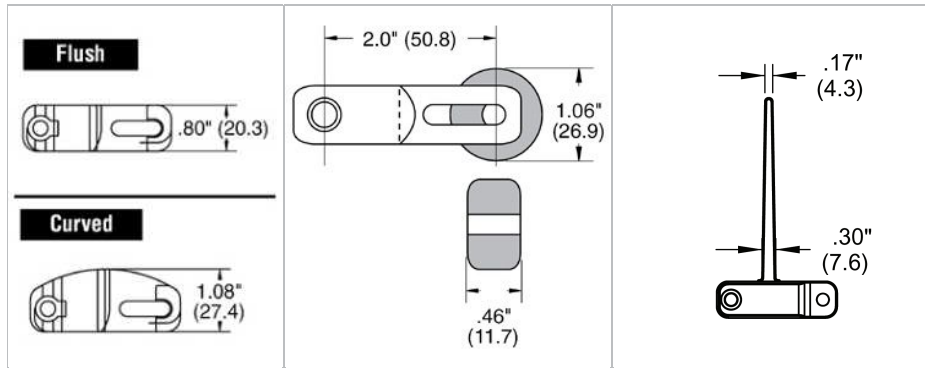

HabasitLINK®

SE620 (Straight Edge Flush Grid)

Description

- 2 inch pitch
- 48% open area; 76% open contact area; largest opening 0.62x0.81 inches (15.8x20.6 mm)
- Food approved materials
- Connecting rod diameter = 0.250 inch (6.4 mm)

Belt data

ベルト材質		PA	PBT	PP
ロッド材質		PA		PP
公称引張強度 F'_N	N/m	39402	39402	26268
直進走行	lb/ft	2700	2700	1800
Temperature range	°C	-40 - 118	-40 - 118	5 - 105
	°F	-40 - 245	-40 - 245	40 - 220
ベルト重量 m_b	kg/m ²	10.5	13	8.6
	lb/sqft	2.15	2.67	1.76
Standard belt color		gray	black	gray

アイドリングローラ 最小径		サポートローラ最小径		重力式テークアップローラと センター駆動ローラの最小径		サイドガードまたはホールドダウ ン装置なしの傾斜コンベヤの最 小背面屈曲径	
mm	inch	mm	inch	mm	inch	mm	inch
89	3.50	100	4.00	150	6	100	4

Standard range of belt widths in increments of 3" (76.2mm) starting from 7.25" (184.2mm) Non standard widths are offered in increments of 1" (25.4mm) starting from 7.25" (184.2mm) upon request. Material selection may affect belt width — please contact your local partner for actual dimensions.

Protection type: IP1X (DIN EN 60259 / IEC 529)

Belt accessories

Inserts

Note: Inserts may affect belt pull

Rollers

Standard flights

Standard flights are available in 4" & 6" heights. They can be cut to 1", 2", 3", & 5"