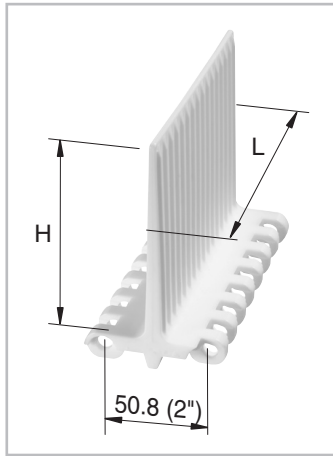

# HabasitLINK® Accessories – 2" Pitch Belting Flights and Sideguards M5000

M5010Fxx smooth side

M5010Fxx „non-cling“ side

M5010Gxx

M501RGxx / LG

M5033F10

M5010Bxx

M5010Y10

M5014F10

M5015F10

M5060Fxx

M506RFxx indent flight

M5060B10