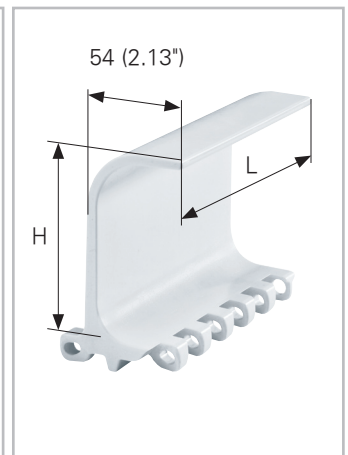

# HabasitLINK® Accessories – 2" Pitch Belting Flights and Sideguards M5000

M5010Fxx smooth side

M5010Fxx „non-cling“ side

M5010Gxx

M501RGxx / LG

M5033F10

M5010Bxx

M5010Y10

M5014F10

M5015F10

M5060Fxx

M506RFxx indent flight

M5060B10