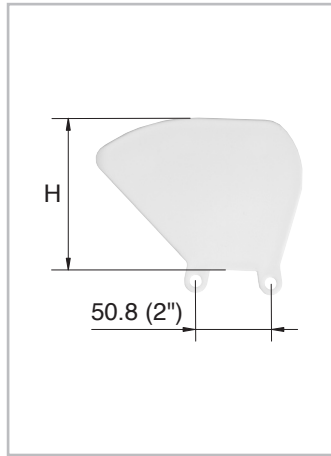

# HabasitLINK® Accessories – 2" Pitch Belting Flights and Sideguards M5000

M5010Fxx smooth side

M5010Fxx „non-cling“ side

M5010Gxx

M501RGxx / LG

M5033F10

M5010Bxx

M5010Y10