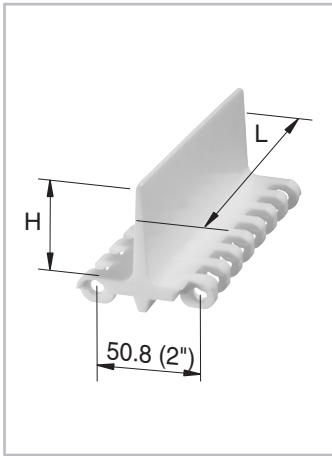

# HabasitLINK® Accessories – 2" Pitch Belting Flights and Sideguards M5000

M5010Fxx smooth side

M5010Fxx „non-cling“ side

M5010Gxx

M501RGxx / LG

M5033F10

M5010Bxx

M5010Y10

M5014F10

M5015F10

M5060Fxx

M506RFxx indent flight

M5060B10