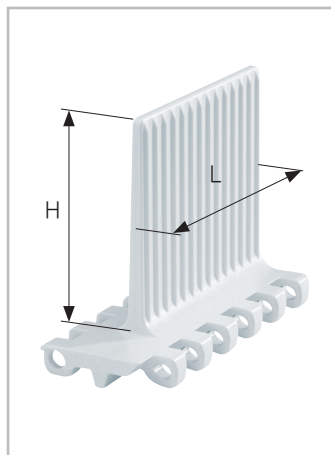

# HabasitLINK® Accessories – 2" Pitch Belting Flights and Sideguards M5000

M5010Fxx smooth side

M5010Fxx „non-cling“ side

M5010Gxx

M501RGxx / LG

M5033F10

M5010Bxx

M5010Y10

M5014F10

M5015F10

M5060Fxx

M506RFxx indent flight

M5060B10