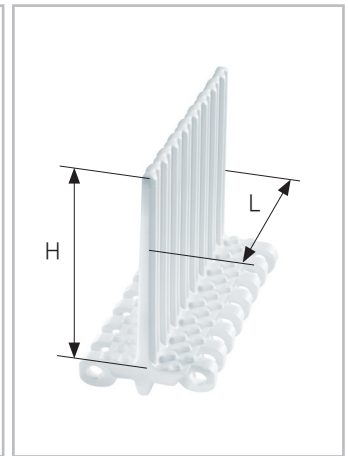

# HabasitLINK® Accessories – 2" Pitch Belting Flights and Sideguards M5000

M5010Fxx smooth side

M5010Fxx „non-cling“ side

M5010Gxx

M501RGxx / LG

M5033F10

M5010Bxx

M5010Y10

M5014F10

M5015F10

M5060Fxx

M506RFxx indent flight

M5060B10