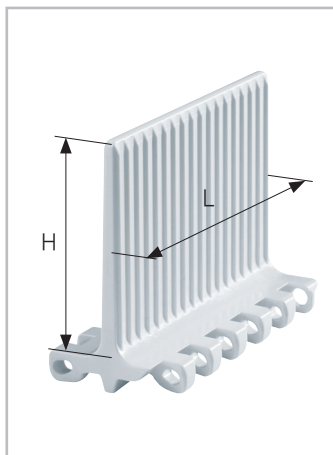

# HabasitLINK® Accessories – 2" Pitch Belting Flights and Sideguards M5000

M5010Fxx smooth side

M5010Fxx „non-cling“ side

M5010Gxx

M501RGxx / LG

M5033F10

M5010Bxx

M5010Y10

M5014F10

M5015F10

M5060Fxx

M506RFxx indent flight

M5060B10