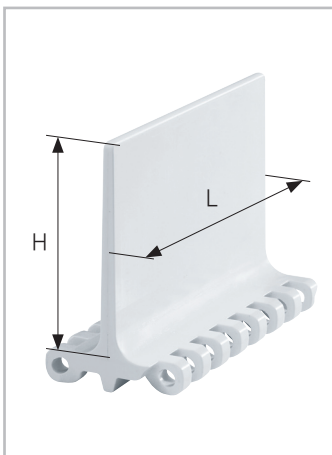

# HabasitLINK® Accessories – 2" Pitch Belting Flights and Sideguards M5000

M5010Fxx smooth side

M5010Fxx „non-cling“ side

M5010Gxx

M501RGxx / LG

M5033F10

M5010Bxx

M5010Y10

M5014F10

M5015F10

M5060Fxx

M506RFxx indent flight

M5060B10