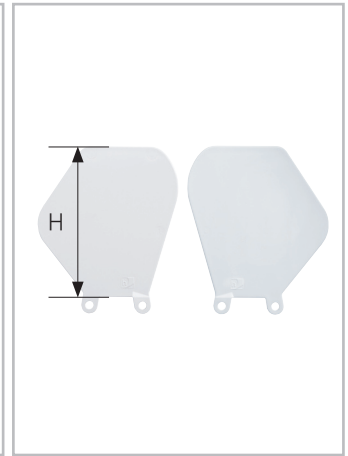

# HabasitLINK® Accessories – 2" Pitch Belting Flights and Sideguards M5000

M5010Fxx smooth side

M5010Fxx „non-cling“ side

M5010Gxx

M501RGxx / LG

M5033F10

M5010Bxx

M5010Y10