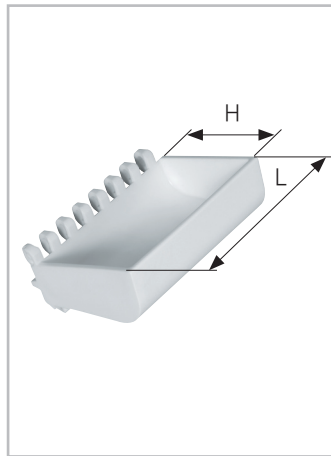

# HabasitLINK® Accessories – 2" Pitch Belting Flights and Sideguards M5000

M5010Fxx smooth side

M5010Fxx „non-cling“ side

M5010Gxx

M501RGxx / LG

M5033F10

M5010Bxx

M5010Y10

M5014F10

M5015F10

M5060Fxx

M506RFxx indent flight

M5060B10