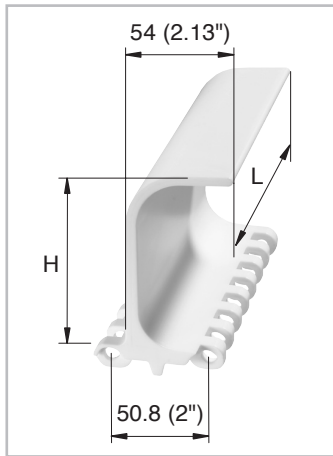

# HabasitLINK® Accessories – 2" Pitch Belting Flights and Sideguards M5000

M5010Fxx smooth side

M5010Fxx „non-cling“ side

M5010Gxx

M501RGxx / LG

M5033F10

M5010Bxx

M5010Y10

M5014F10

M5015F10

M5060Fxx

M506RFxx indent flight

M5060B10