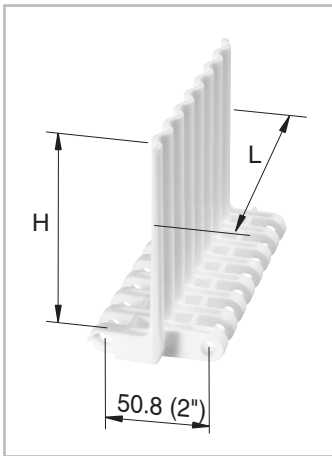

# HabasitLINK® Accessories – 2" Pitch Belting Flights and Sideguards M5000

M5010Fxx smooth side

M5010Fxx „non-cling“ side

M5010Gxx

M501RGxx / LG

M5033F10

M5010Bxx

M5010Y10

M5014F10

M5015F10

M5060Fxx

M506RFxx indent flight

M5060B10